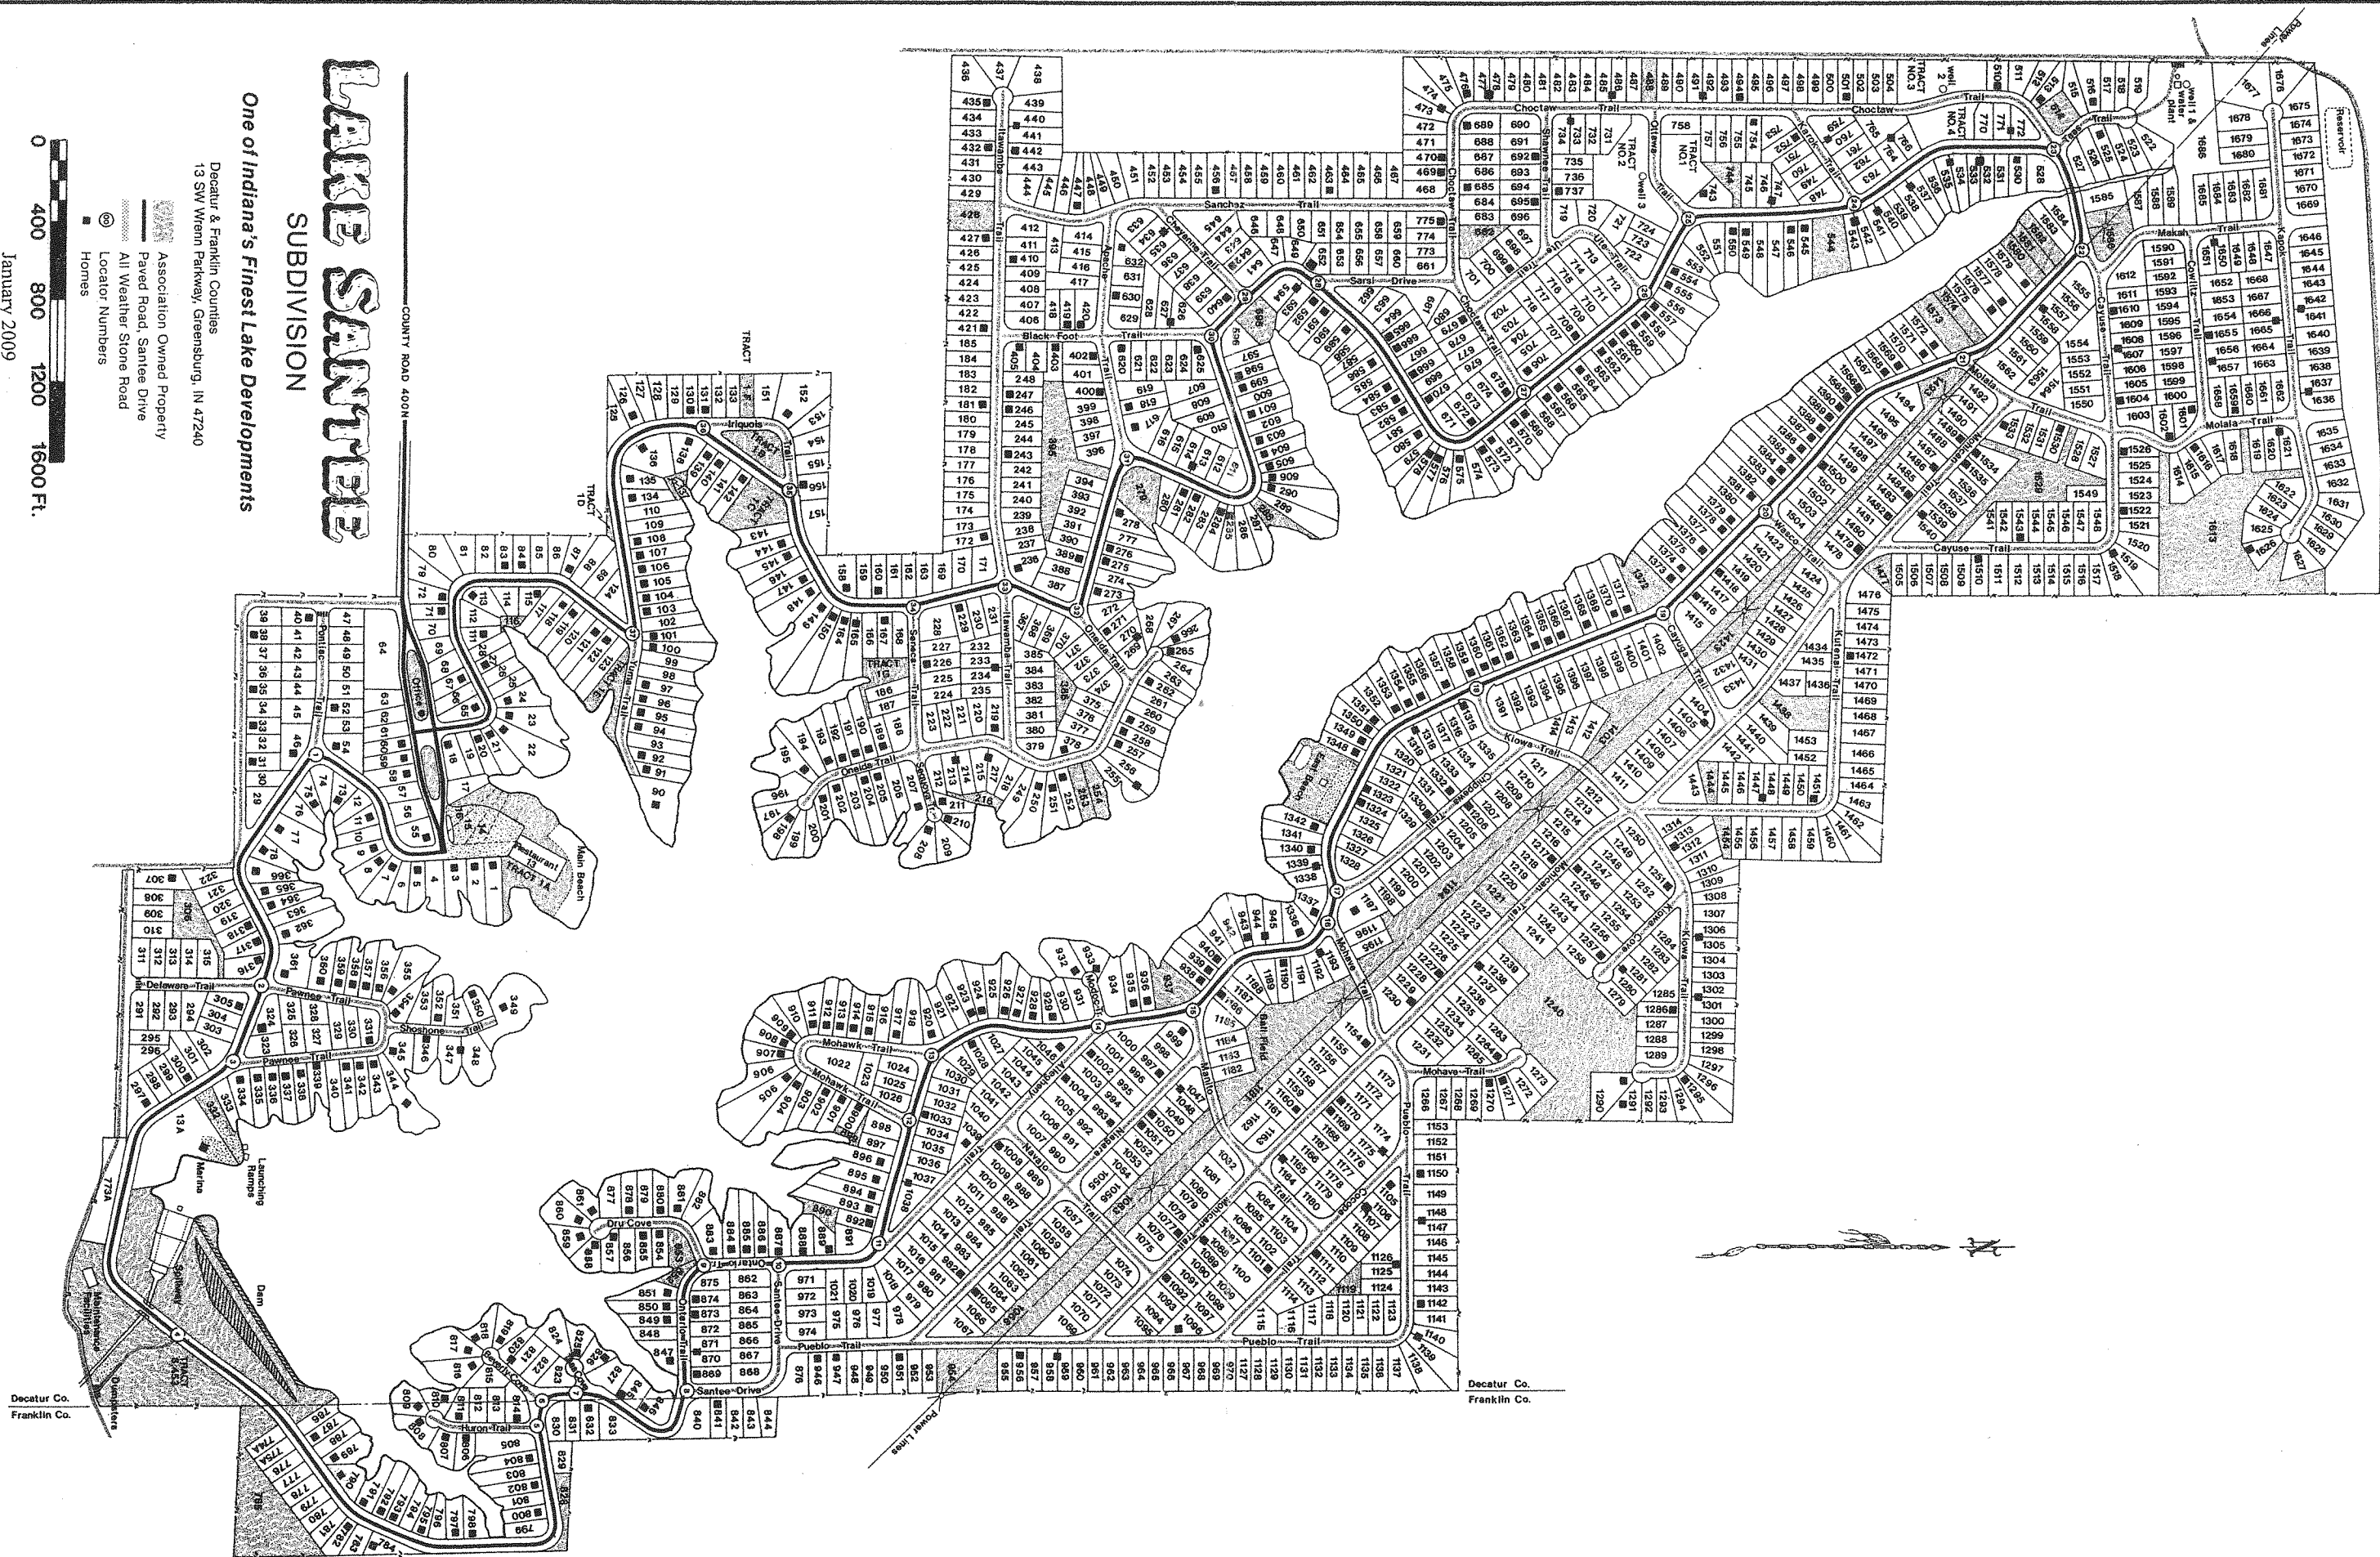

# LAKE Santee

## SUBDIVISION

One of Indiana's Finest Lake Developments

Decatur & Franklin Counties  
13 SW Wrenn Parkway, Greensburg, IN 47240

-  Association Owned Property
-  Paved Road, Santee Drive
-  All Weather Stone Road
-  Locater Numbers
-  Homes

0 400 800 1200 1600 Ft.

January 2009

Decatur Co.  
Franklin Co.